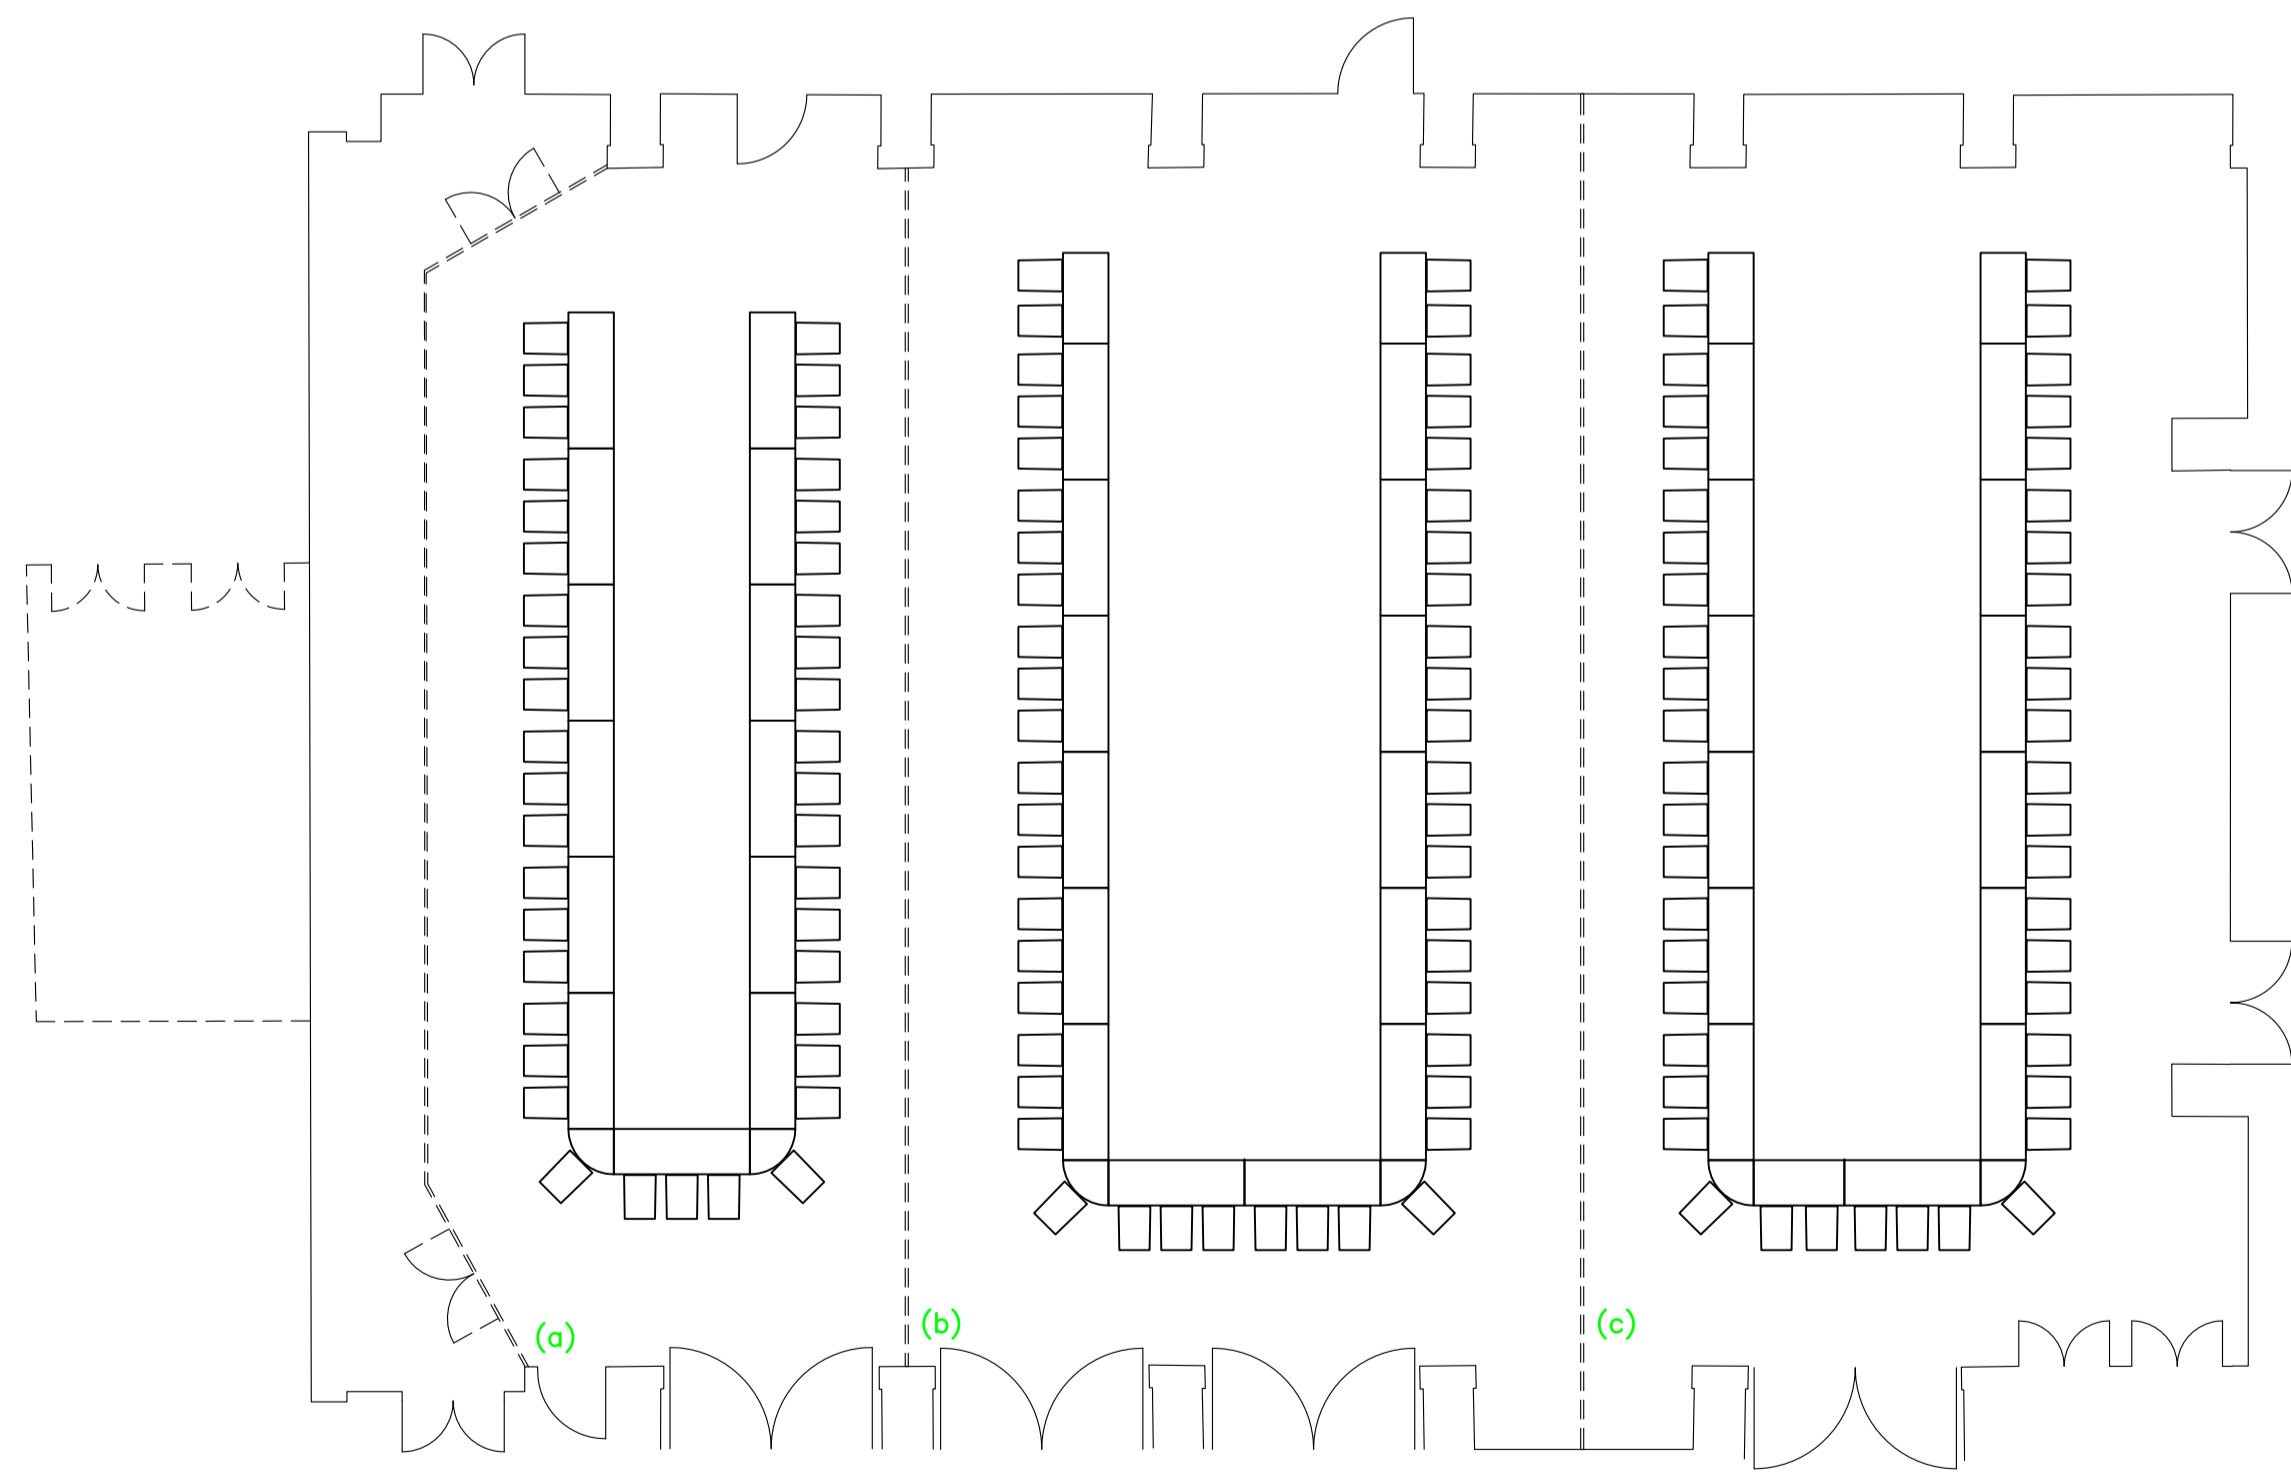

FUNCTION ROOM (a), (b) OR (c)
 BOARDROOM LAYOUT
 CAPACITY 44 CHAIRS

Qty	Model	Description
02	C.821	1200x600mm TABLE
12	C.824	1800x600mm TABLE
02	C.825	Ø1200mm D-END

FUNCTION ROOM (a)
 THEATRE LAYOUT
 CAPACITY 118 CHAIRS

Qty	Model	Description
02	C.821	1200x600mm TABLE

FUNCTION ROOM (b)
 THEATRE LAYOUT
 CAPACITY 173 CHAIRS

Qty	Model	Description
02	C.821	1200x600mm TABLE

FUNCTION ROOM (c)
 THEATRE LAYOUT
 CAPACITY 147 CHAIRS

Qty	Model	Description
02	C.821	1200x600mm TABLE

FUNCTION ROOM (a)
 U-SHAPE LAYOUT
 CAPACITY 41 CHAIRS

Qty	Model	Description
13	C.824	1800x600mm TABLE
02	C.826	600mm ¼ CORNER

FUNCTION ROOM (b)
 U-SHAPE LAYOUT
 CAPACITY 48 CHAIRS

Qty	Model	Description
02	C.821	1200x600mm TABLE
14	C.824	1800x600mm TABLE
02	C.826	600mm ¼ CORNER

FUNCTION ROOM (c)
 U-SHAPE LAYOUT
 CAPACITY 47 CHAIRS

Qty	Model	Description
03	C.821	1200x600mm TABLE
13	C.824	1800x600mm TABLE
02	C.826	600mm ¼ CORNER