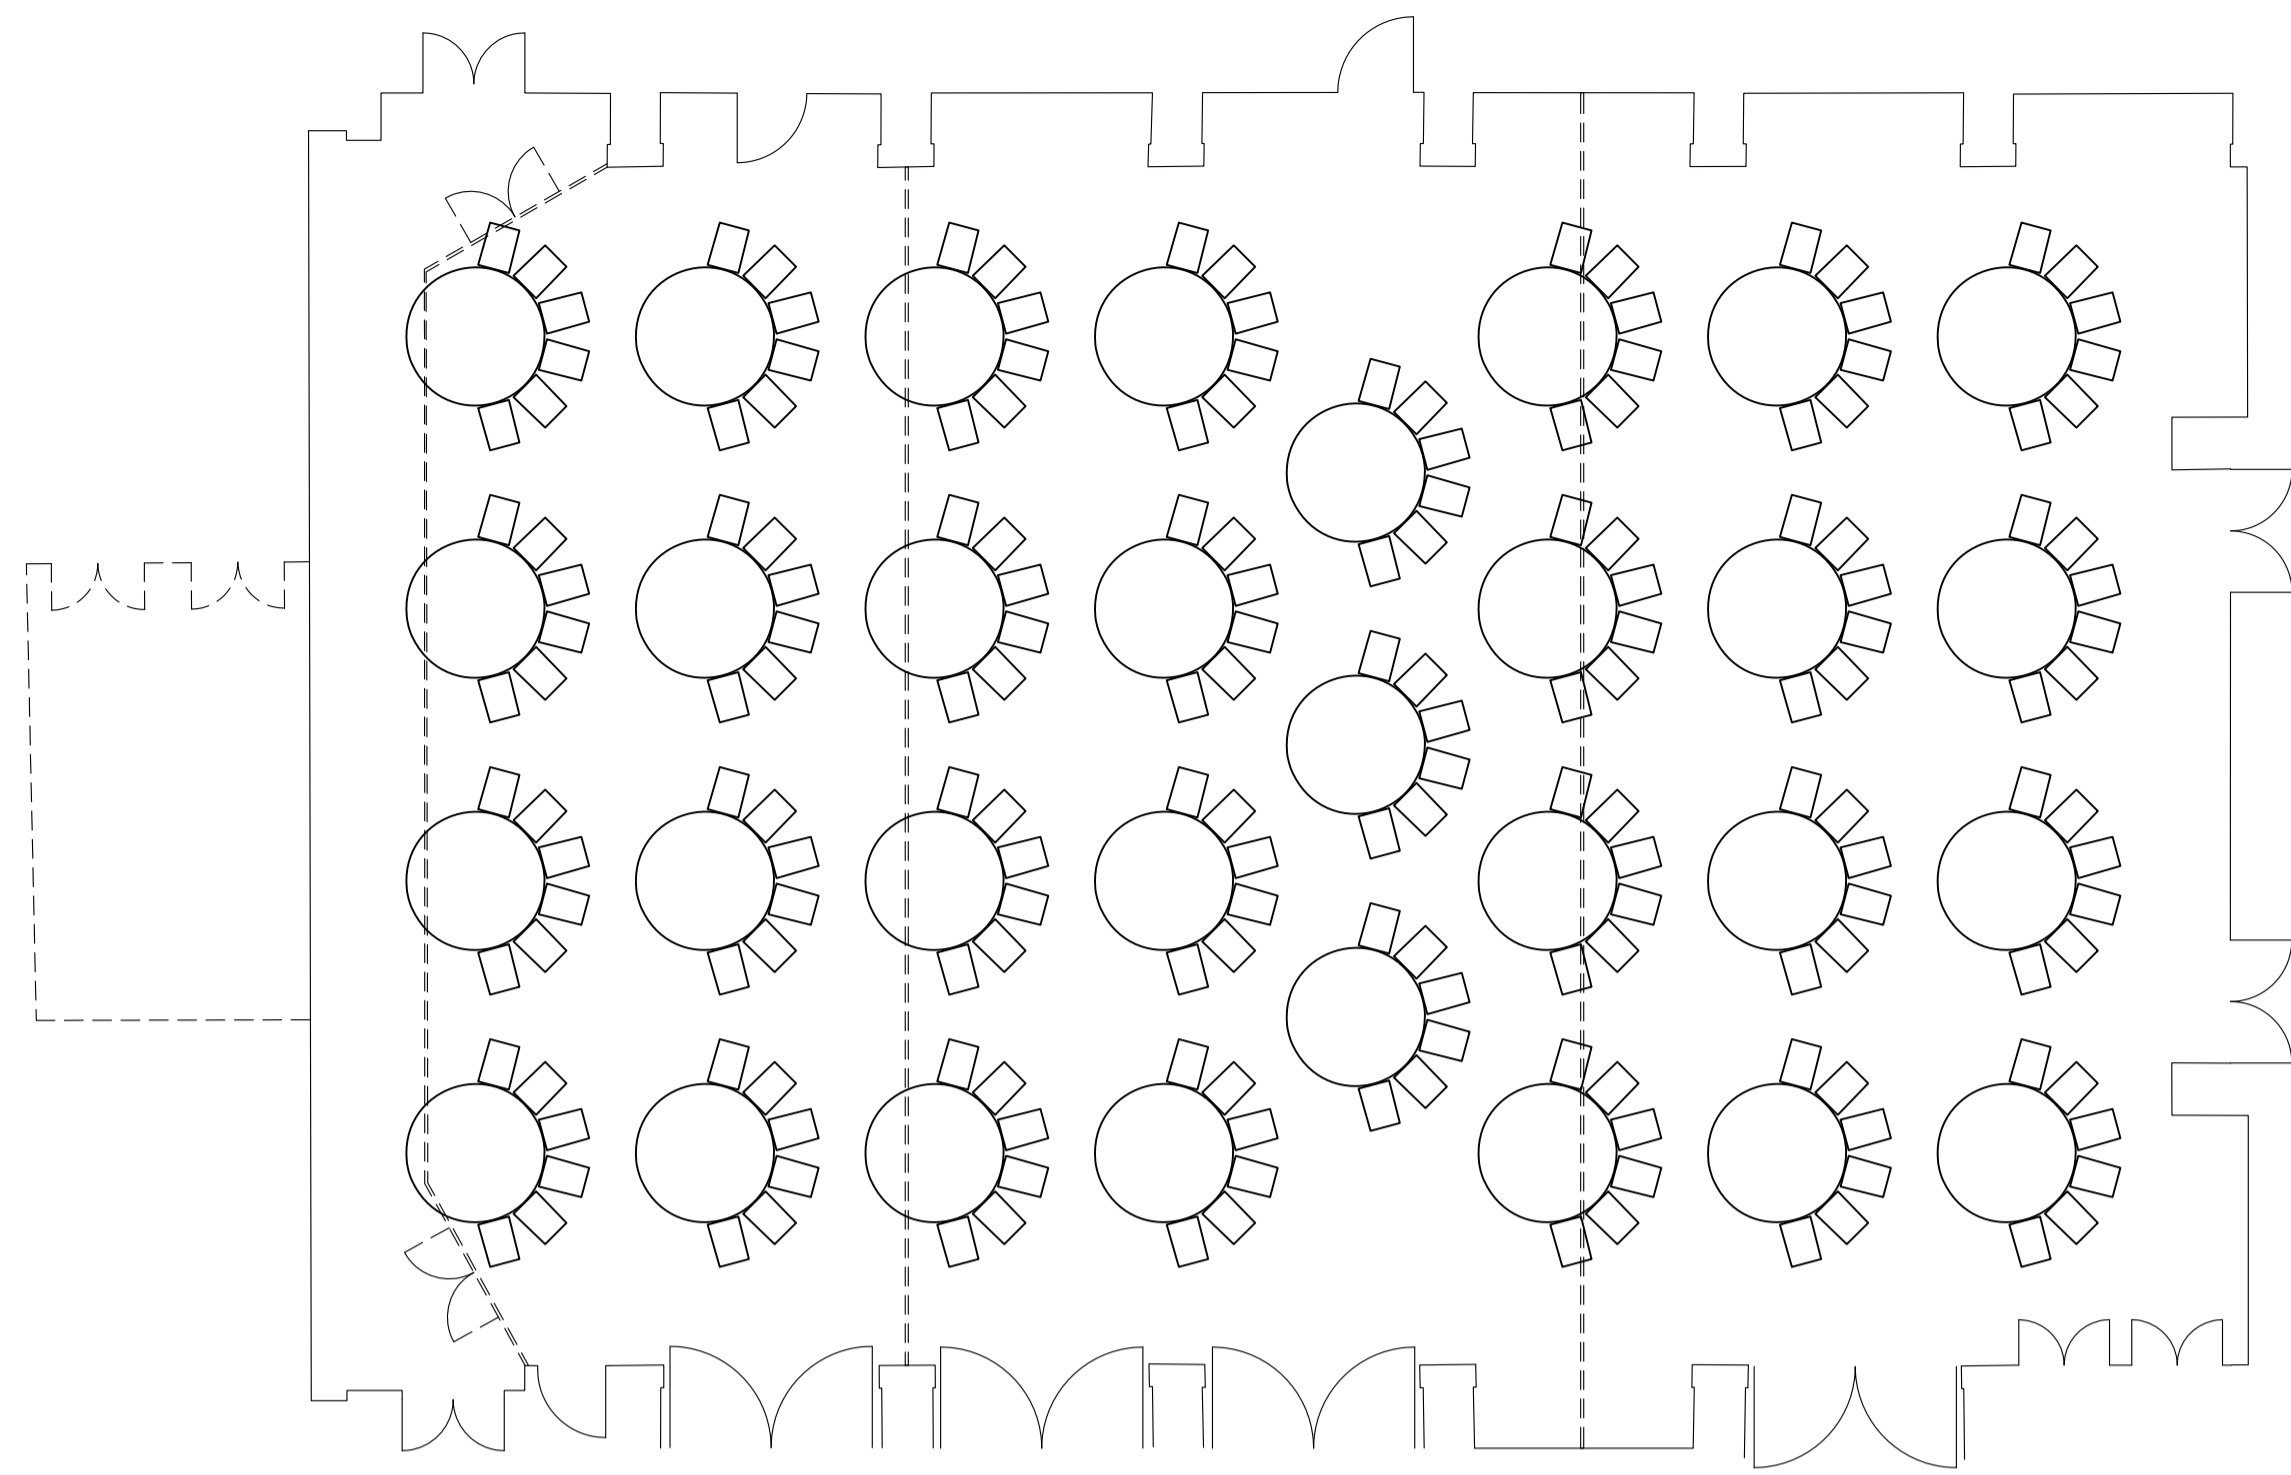

FUNCTION ROOM (a), (b) & (c) COMBINED
CABARET LAYOUT
CAPACITY 186 @06 COVERS/S.4
Qty Model Description
31 S.4 ø1830mm ROUND