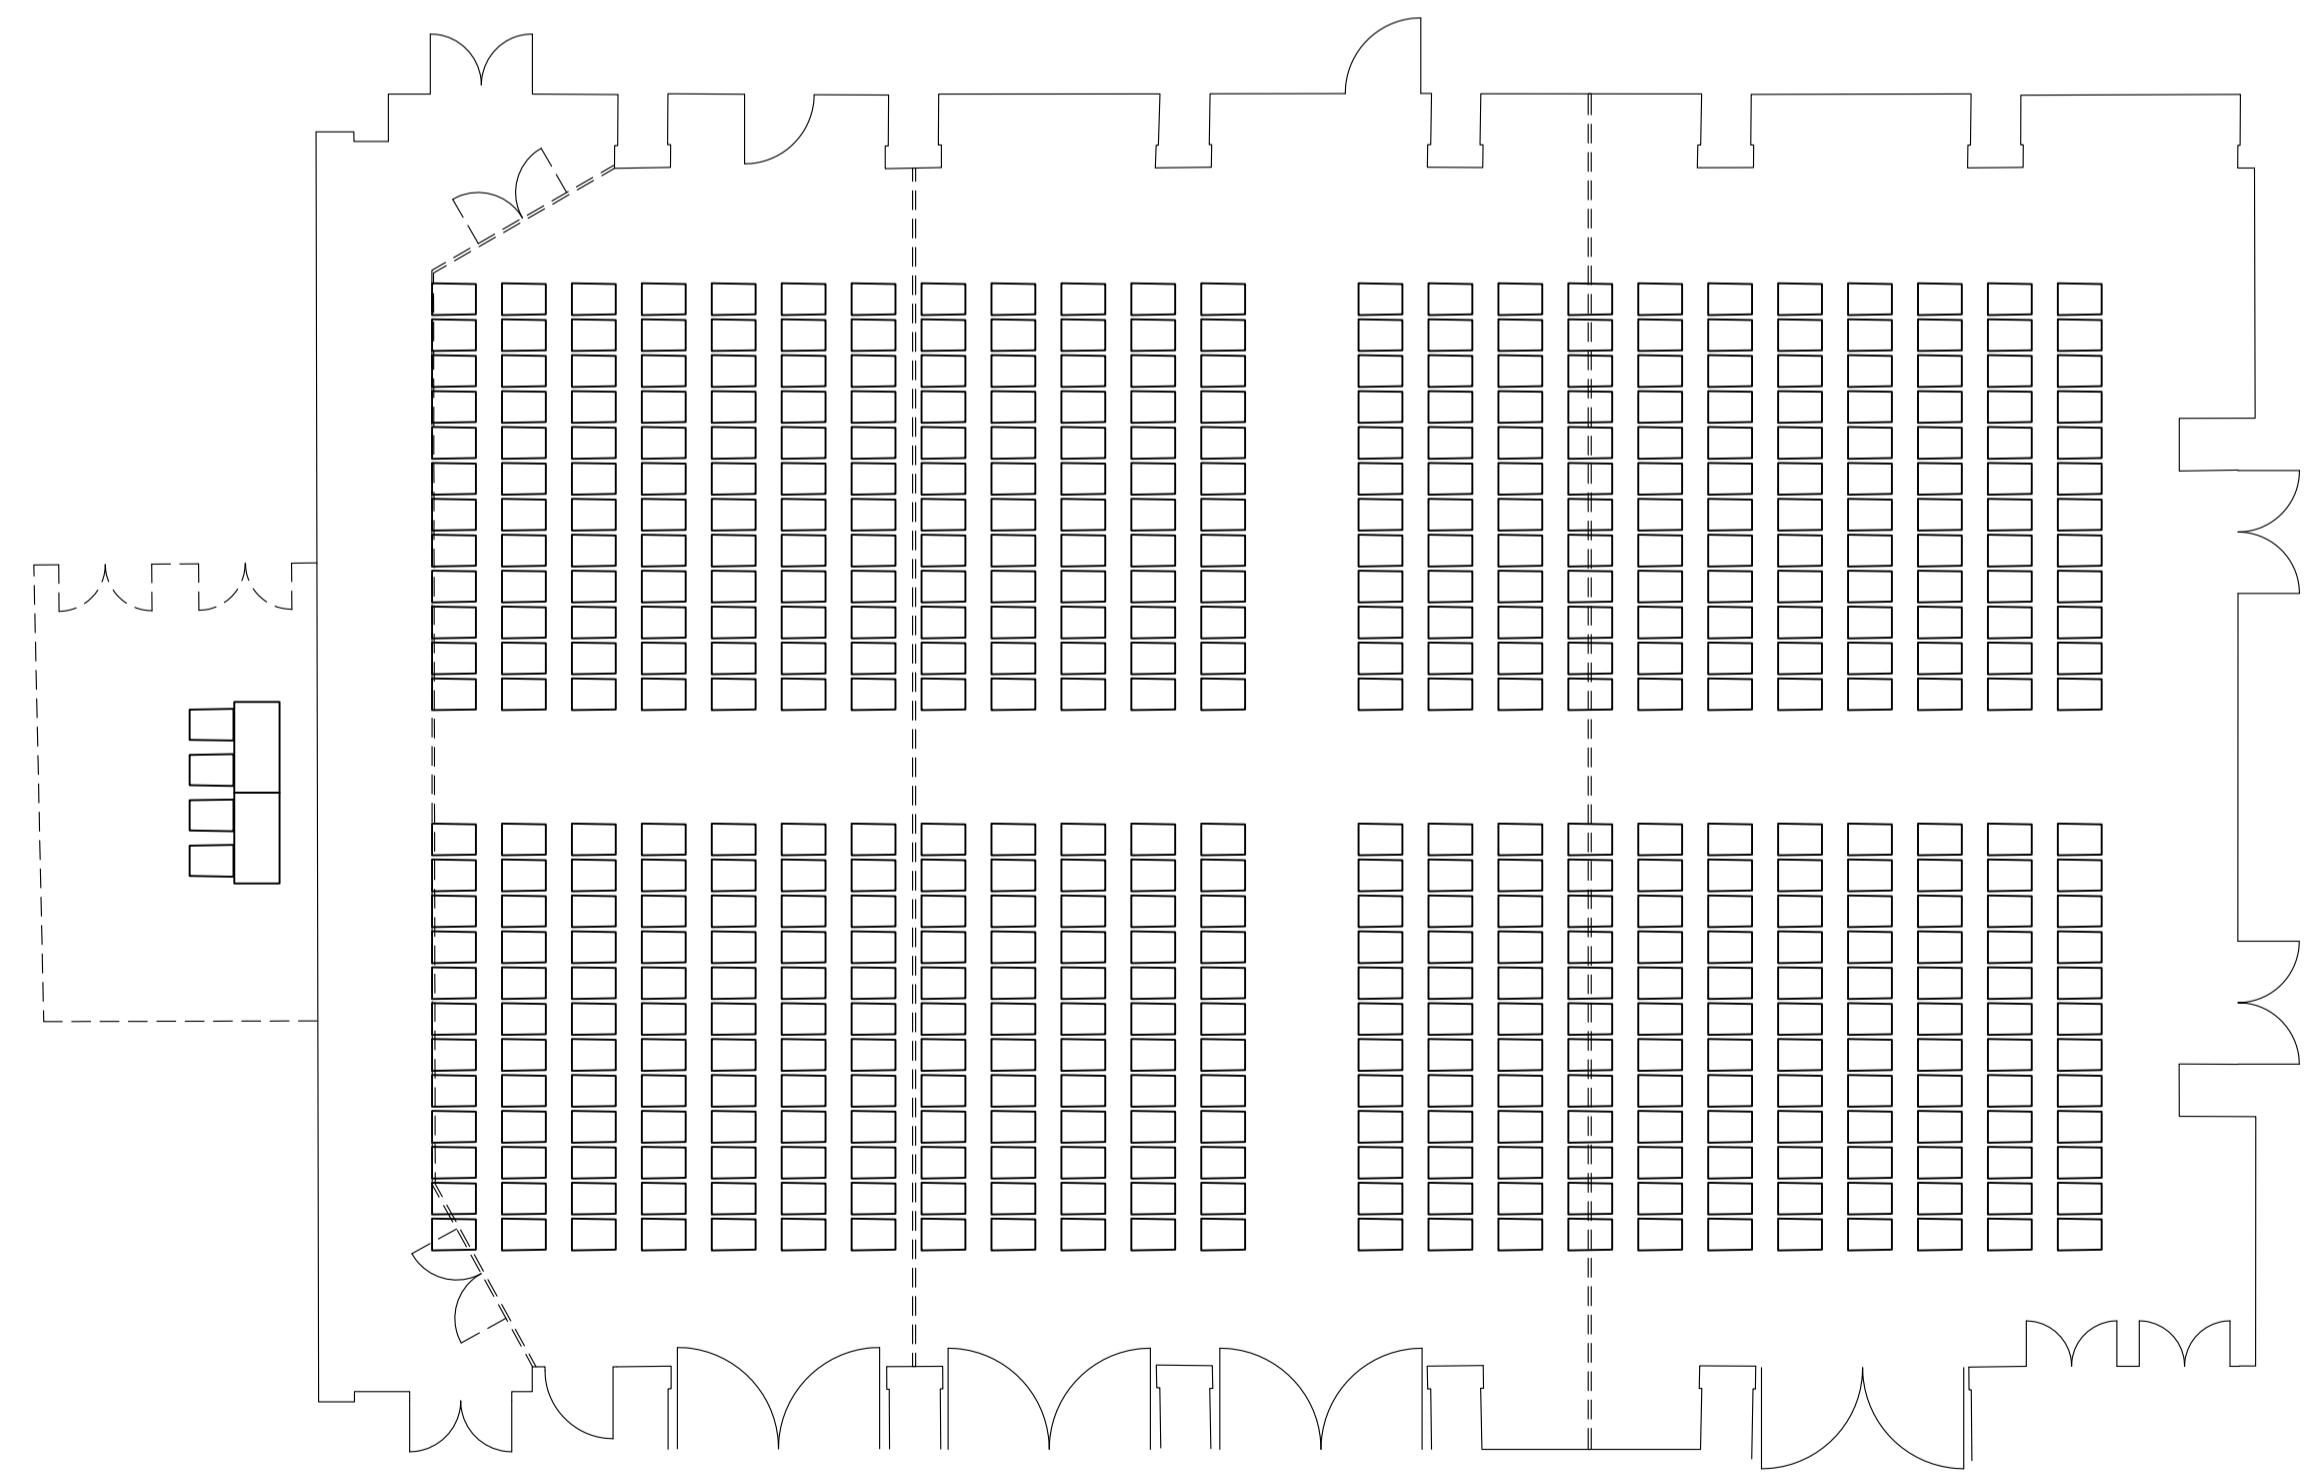

Qty	Model	Description
02	C.821	1200x600mm TABLE

FUNCTION ROOM (b)
 THEATRE LAYOUT
 CAPACITY 173 CHAIRS

Qty	Model	Description
02	C.821	1200x600mm TABLE

FUNCTION ROOM (c)
 THEATRE LAYOUT
 CAPACITY 147 CHAIRS

Qty	Model	Description
02	C.821	1200x600mm TABLE

FUNCTION ROOM (a)
 U-SHAPE LAYOUT
 CAPACITY 41 CHAIRS

Qty	Model	Description
13	C.824	1800x600mm TABLE
02	C.826	600mm ¼ CORNER

FUNCTION ROOM (b)
 U-SHAPE LAYOUT
 CAPACITY 48 CHAIRS

Qty	Model	Description
02	C.821	1200x600mm TABLE
14	C.824	1800x600mm TABLE
02	C.826	600mm ¼ CORNER

FUNCTION ROOM (c)
 U-SHAPE LAYOUT
 CAPACITY 47 CHAIRS

Qty	Model	Description
03	C.821	1200x600mm TABLE
13	C.824	1800x600mm TABLE
02	C.826	600mm ¼ CORNER