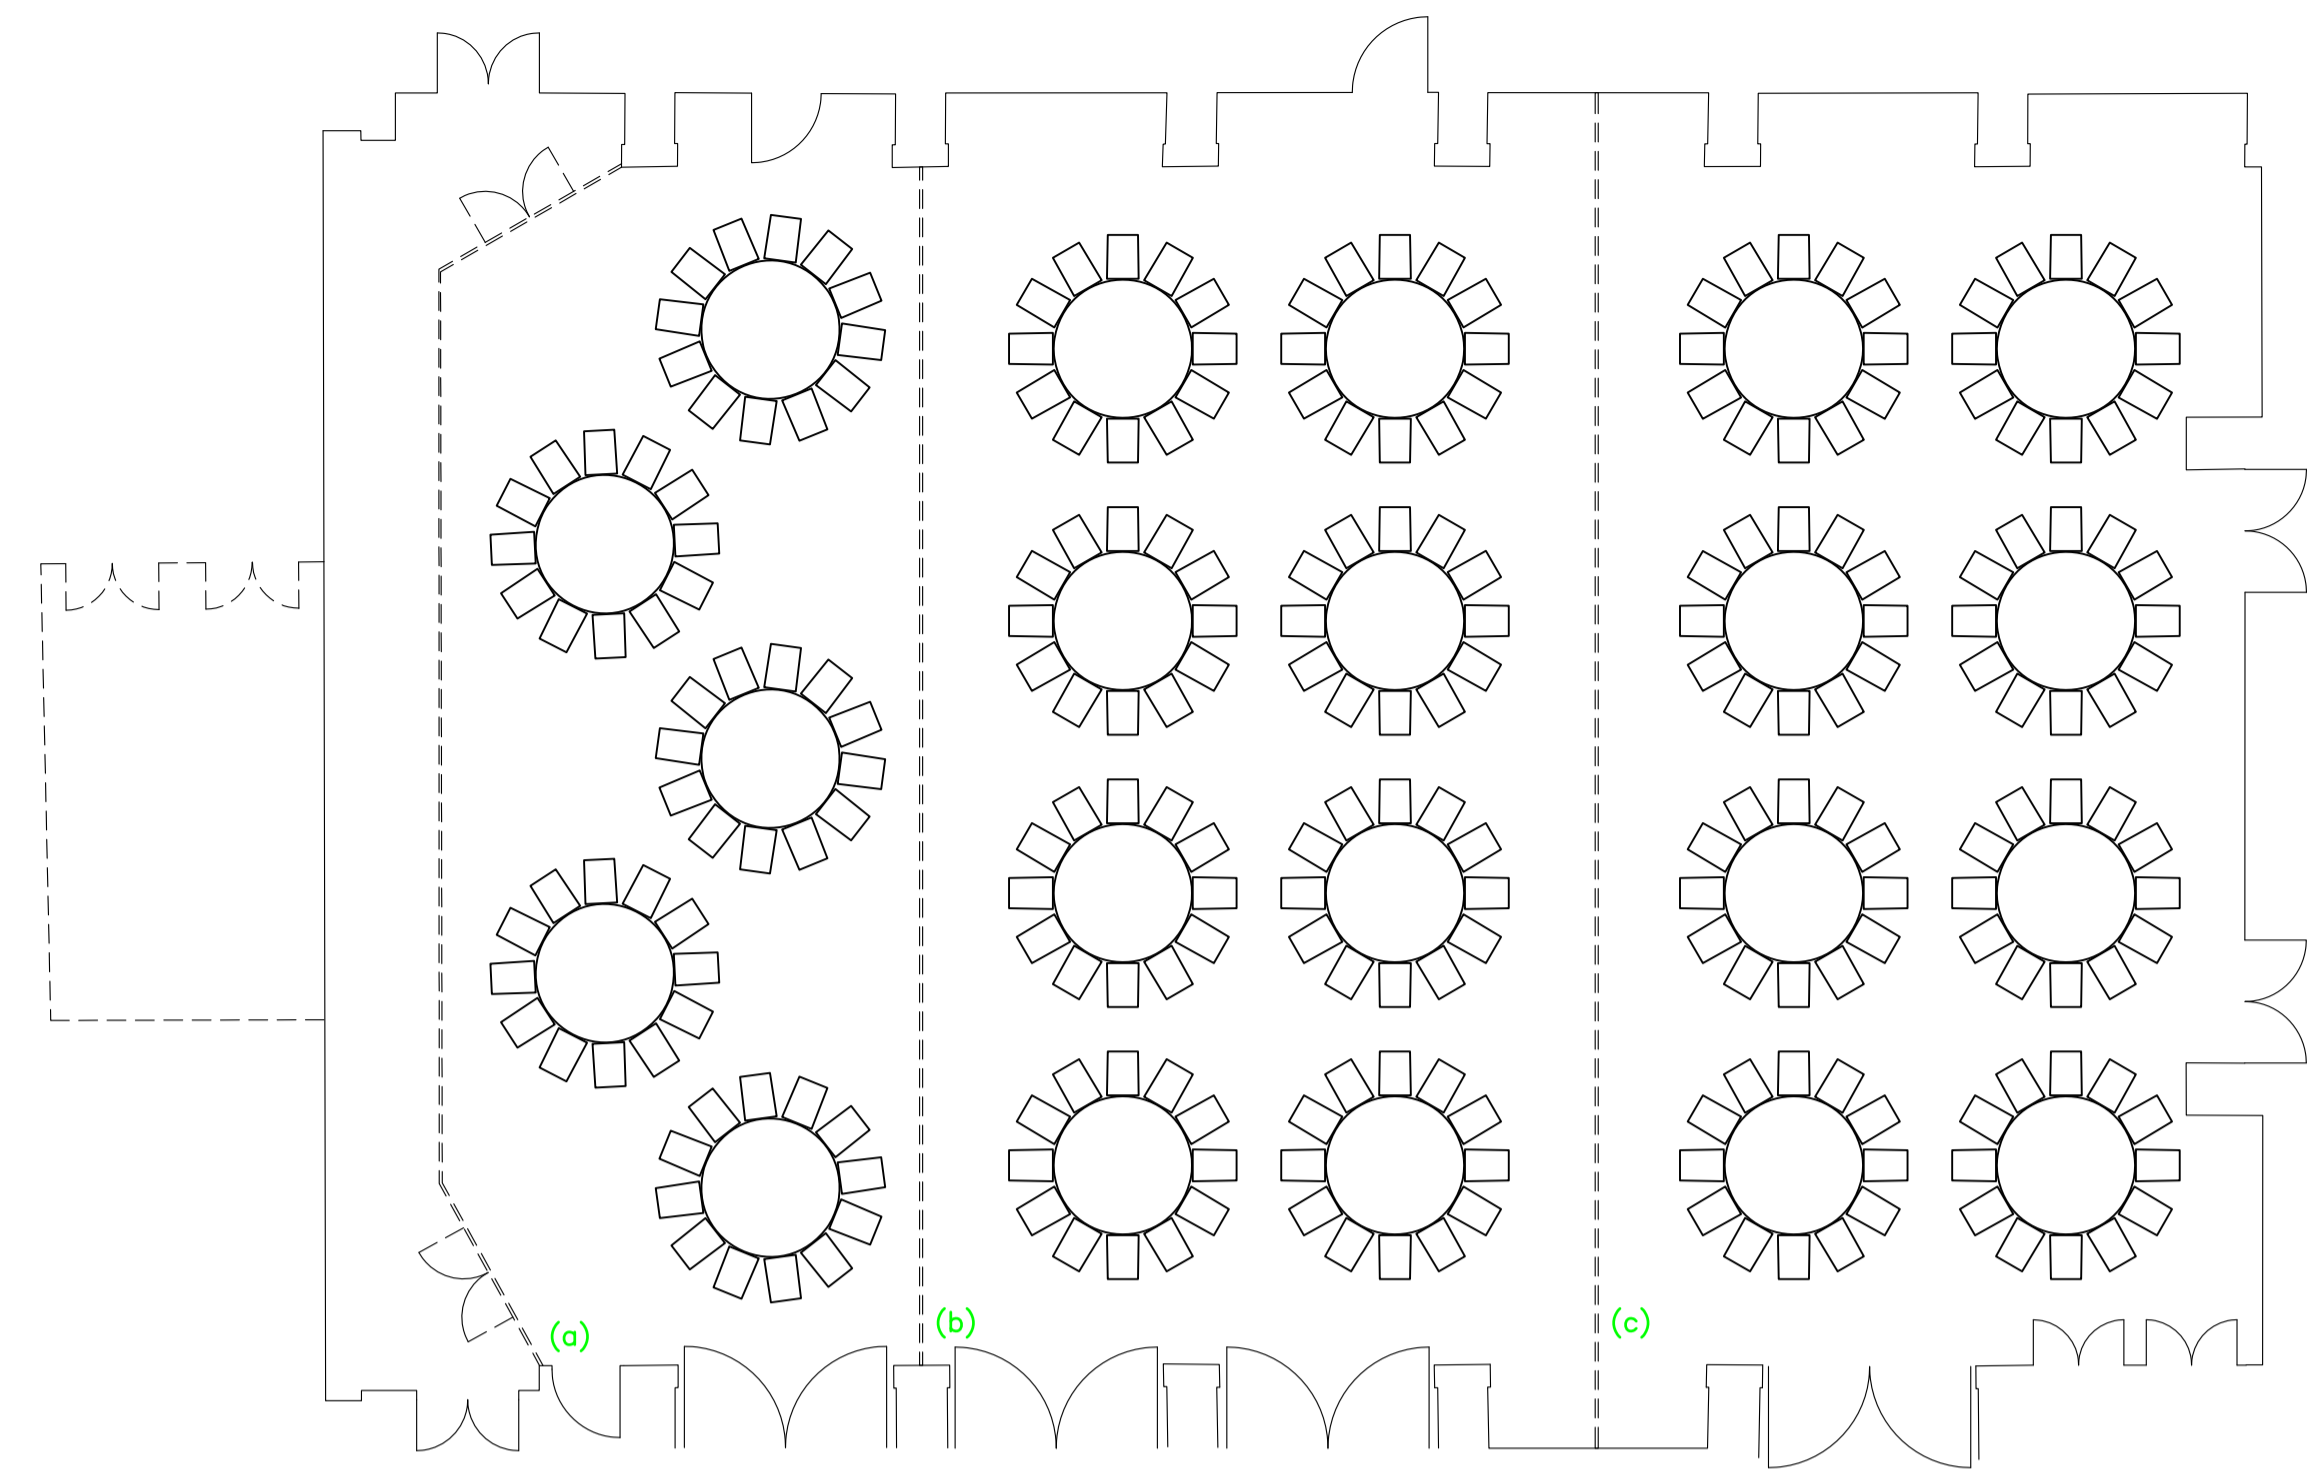

FUNCTION ROOM (a)
BANQUET LAYOUT
CAPACITY 60 @12 COVERS/S.4
50 @10 COVERS/S.4
Qty Model Description
05 S.4 ø1830mm ROUND

FUNCTION ROOM (b) OR (c)
BANQUET LAYOUT
CAPACITY 96 @12 COVERS/S.4
80 @10 COVERS/S.4
Qty Model Description
08 S.4 ø1830mm ROUND