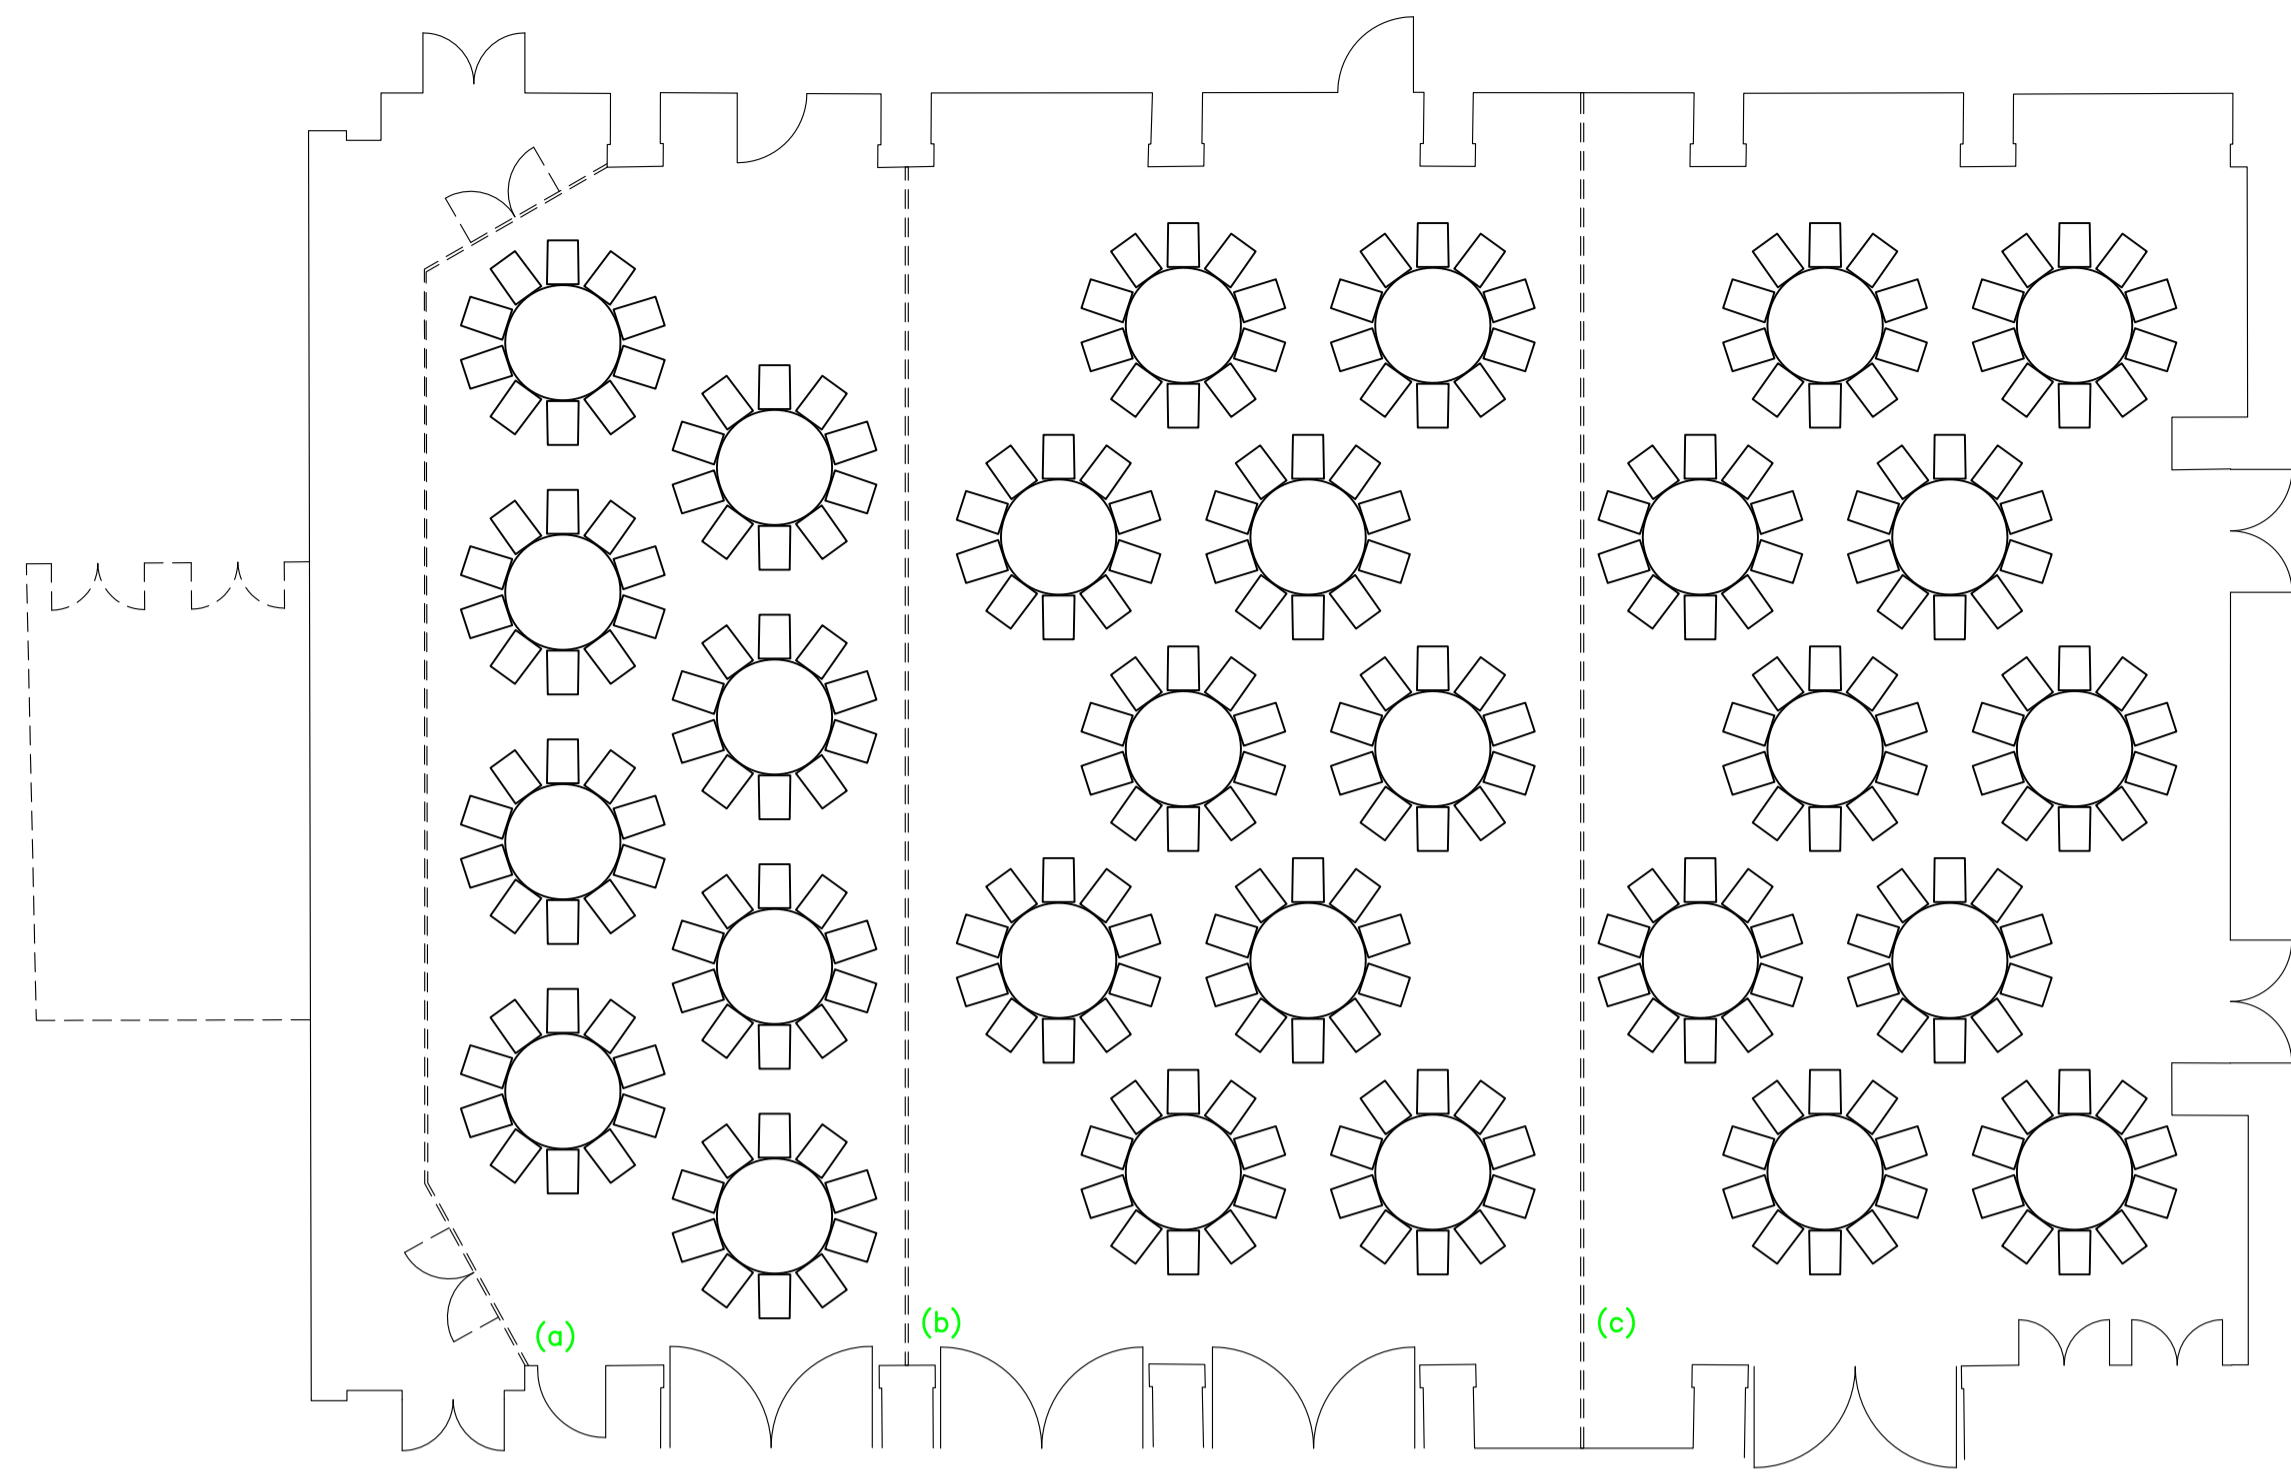

FUNCTION ROOM (a)
BANQUET LAYOUT
CAPACITY 80 @10 COVERS/S.3
64 @08 COVERS/S.3
Qty Model Description
08 S.3 ø1525mm ROUND

FUNCTION ROOM (b) OR (c)
BANQUET LAYOUT
CAPACITY 100 @10 COVERS/S.3
80 @08 COVERS/S.3
Qty Model Description
10 S.3 ø1525mm ROUND