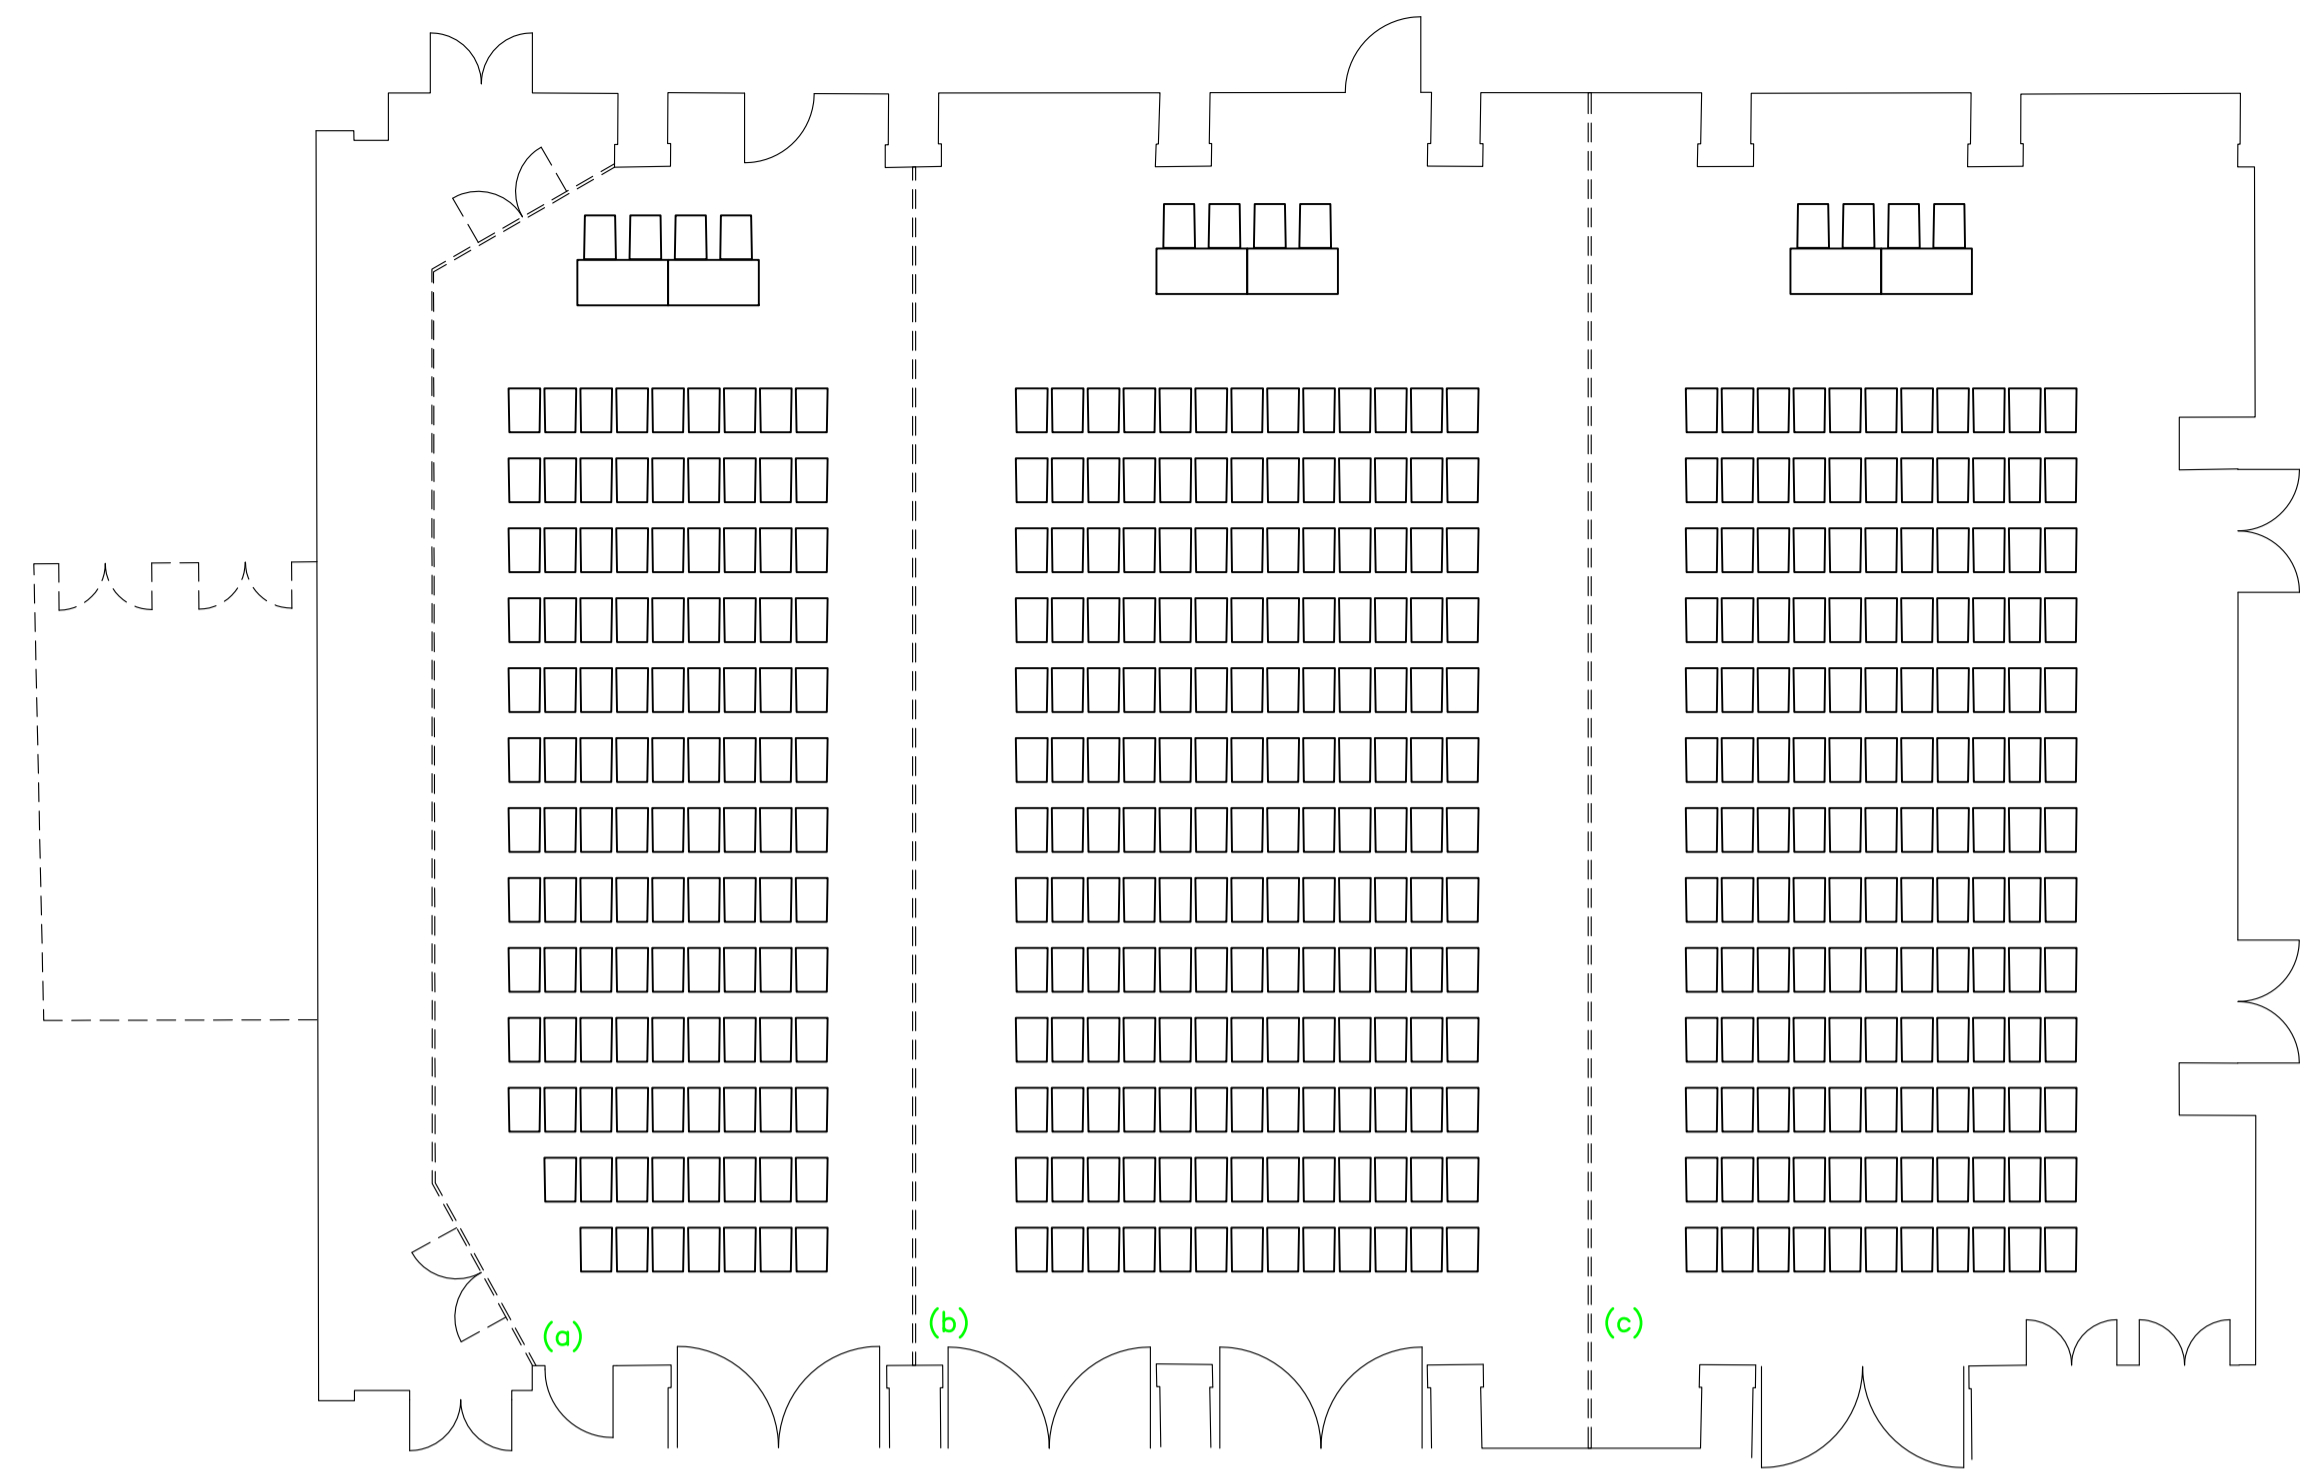

FUNCTION ROOM (a), (b) OR (c)
 BOARDROOM LAYOUT
 CAPACITY 44 CHAIRS

Qty	Model	Description
02	C.821	1200x600mm TABLE
12	C.824	1800x600mm TABLE
02	C.825	Ø1200mm D-END

FUNCTION ROOM (a)
 THEATRE LAYOUT
 CAPACITY 118 CHAIRS

Qty	Model	Description
02	C.821	1200x600mm TABLE

FUNCTION ROOM (b)
 THEATRE LAYOUT
 CAPACITY 173 CHAIRS

Qty	Model	Description
02	C.821	1200x600mm TABLE

FUNCTION ROOM (c)
 THEATRE LAYOUT
 CAPACITY 147 CHAIRS

Qty	Model	Description
02	C.821	1200x600mm TABLE

FUNCTION ROOM (a)
 U-SHAPE LAYOUT
 CAPACITY 41 CHAIRS

Qty	Model	Description
13	C.824	1800x600mm TABLE
02	C.826	600mm ¼ CORNER

FUNCTION ROOM (b)
 U-SHAPE LAYOUT
 CAPACITY 48 CHAIRS

Qty	Model	Description
02	C.821	1200x600mm TABLE
14	C.824	1800x600mm TABLE
02	C.826	600mm ¼ CORNER

FUNCTION ROOM (c)
 U-SHAPE LAYOUT
 CAPACITY 47 CHAIRS

Qty	Model	Description
03	C.821	1200x600mm TABLE
13	C.824	1800x600mm TABLE
02	C.826	600mm ¼ CORNER